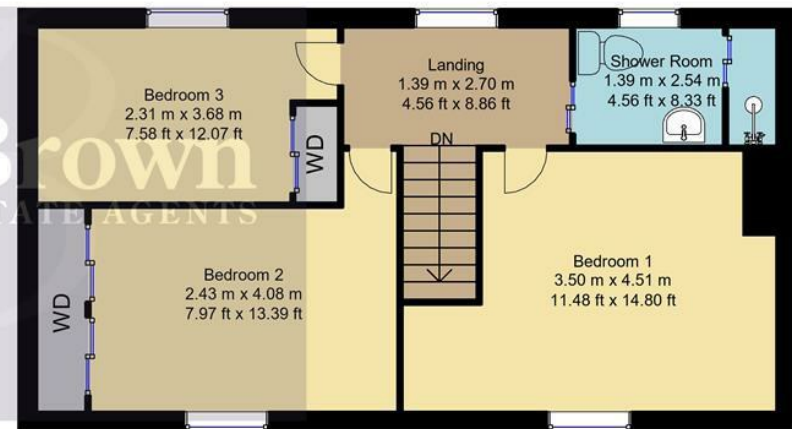

Ground Floor  
41 sq.mt / 441.32 sq.ft  
Approx

First Floor  
45 sq.mt / 484.38 sq.ft  
Approx

Summer House  
9 sq.mt / 96.88 sq.ft  
Approx

Whilst every attempt has been made to ensure the accuracy of the floor plan contained here, no responsibility is taken for incorrect measurements of doors, windows, appliances and room or any error, omission or misstatement. Exterior and interior walls are drawn to scale based on interior measurements. Any figure given is for initial guidance only and should not be relied on as basis of valuation. These plans are for marketing purposes only and should be used as such by any prospective purchase. Specially no guarantee is should not be relied on as a basis of valuation. These plans are for marketing purposes only and should be used as such by any prospective purchase. Specifically no guarantee is given on the total square footage of the property if quoted on this plan.