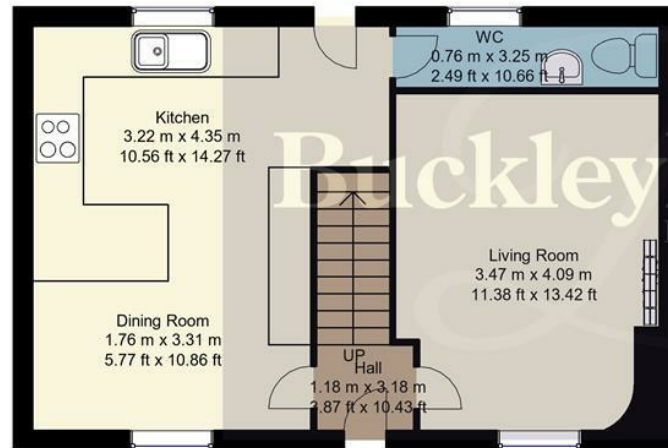

Ground Floor  
41 sq.mt / 441.32 sq.ft  
Approx

First Floor  
45 sq.mt / 484.38 sq.ft  
Approx

Summer House  
9 sq.mt / 96.88 sq.ft  
Approx

Whilst every attempt has been made to ensure the accuracy of the floor plan contained here, no responsibility is taken for incorrect measurements of doors, windows, appliances and room or any error, omission or misstatement. Exterior and interior walls are drawn to scale based on interior measurements. Any figure given is for initial guidance only and should not be relied on as basis of valuation. These plans are for marketing purposes only and should be used as such by any prospective purchase. Specially no guarantee is should not be relied on as a basis of valuation. These plans are for marketing purposes only and should be used as such by any prospective purchase. Specifically no guarantee is given on the total square footage of the property if quoted on this plan.