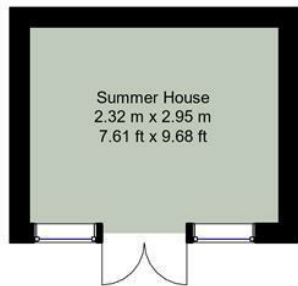

Ground Floor  
41 sq.mt / 441.32 sq.ft  
Approx

First Floor  
45 sq.mt / 484.38 sq.ft  
Approx

Summer House  
9 sq.mt / 96.88 sq.ft  
Approx

Whilst every attempt has been made to ensure the accuracy of the floor plan contained here, no responsibility is taken for incorrect measurements of doors, windows, appliances and room or any error, omission or misstatement. Exterior and interior walls are drawn to scale based on interior measurements. Any figure given is for initial guidance only and should not be relied on as basis of valuation. These plans are for marketing purposes only and should be used as such by any prospective purchase. Specially no guarantee is should not be relied on as a basis of valuation. These plans are for marketing purposes only and should be used as such by any prospective purchase. Specifically no guarantee is given on the total square footage of the property if quoted on this plan.